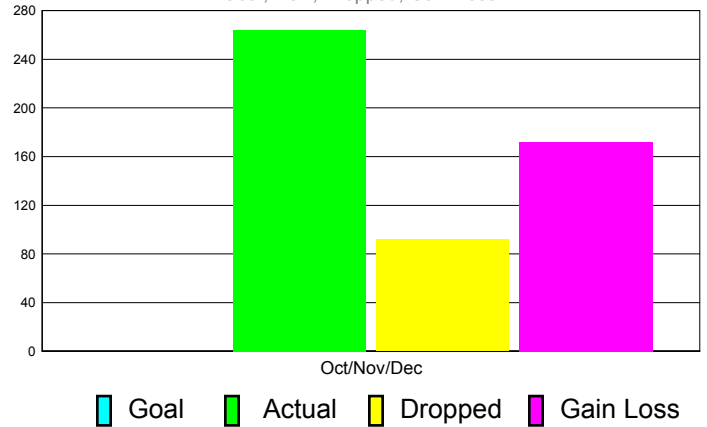

Membership Results 2011-2012

Goal, New, Dropped, Gain/Loss