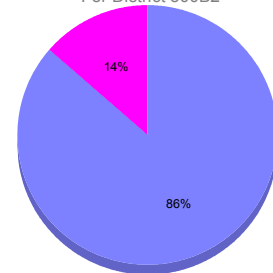

Membership Results 2011-2012

Goal, New, Dropped, Gain/Loss

Comparison of Membership Gain/Loss

Current Year Compared to the Previous Year

Gender Comparison 2010-2011

For District 300B2

Oct/Nov/Dec

Male Female